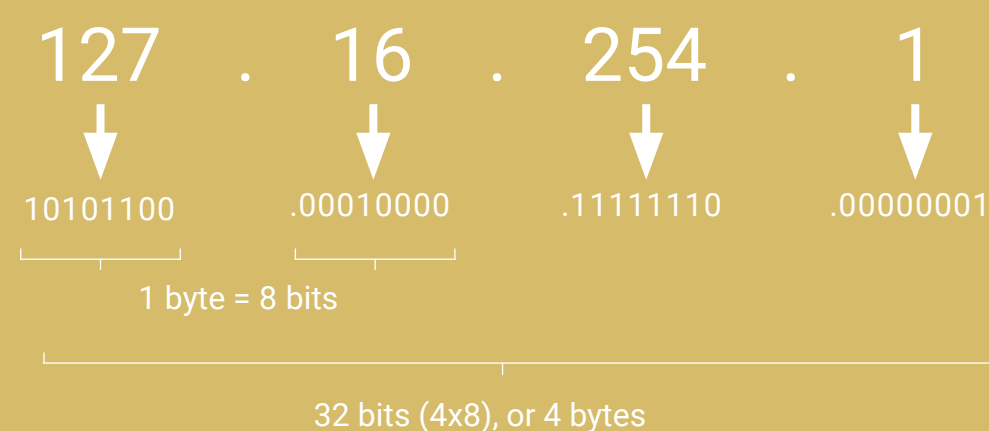

IPv4 SUBNETS

Cheat Sheet

SUBNETS			
CIDR	SUBNET MASK	# OF ADDRESSES	WILDCARD
/32	255.255.255.255	1	0.0.0.0
/31	255.255.255.254	2	0.0.0.1
/30	255.255.255.252	4	0.0.0.3
/29	255.255.255.248	8	0.0.0.7
/28	255.255.255.240	16	0.0.0.15
/27	255.255.255.224	32	0.0.0.31
/26	255.255.255.192	64	0.0.0.63
/25	255.255.255.128	128	0.0.0.127
/24	255.255.255.0	256	0.0.0.255
/23	255.255.254.0	512	0.0.1.255
/22	255.255.252.0	1.024	0.0.3.255
/21	255.255.248.0	2.048	0.0.7.255
/20	255.255.240.0	4.096	0.0.15.255
/19	255.255.224.0	8.192	0.0.31.255
/18	255.255.192.0	16.384	0.0.63.255
/17	255.255.128.0	32.768	0.0.127.255
/16	255.255.0.0	65.536	0.0.255.255
/15	255.254.0.0	131.072	0.1.255.255
/14	255.252.0.0	262.144	0.3.255.255
/13	255.248.0.0	524.288	0.7.255.255
/12	255.240.0.0	1.048.576	0.15.255.255
/11	255.224.0.0	2.097.152	0.31.255.255
/10	255.192.0.0	4.194.304	0.63.255.255
/9	255.128.0.0	8.388.608	0.127.255.255
/8	255.0.0.0	16.777.216	0.255.255.255
/7	254.0.0.0	33.554.432	1.255.255.255
/6	252.0.0.0	67.108.864	3.255.255.255
/5	248.0.0.0	134.217.728	7.255.255.255
/4	240.0.0.0	268.435.456	15.255.255.255
/3	224.0.0.0	536.870.912	31.255.255.255
/2	192.0.0.0	1.073.741.824	61.255.255.255
/1	128.0.0.0	2.147.483.648	127.255.255.255
/0	0.0.0.0	4.294.967.296	255.255.255.255

TERMINOLOGY

WILDCARD MASK	A wildcard mask indicates which parts of an IP address are available for examination.
CIDR	Classless interdomain routing was developed to provide more granularity than legacy classful addressing; CIDR notation is expressed as /XX

IP ADDRESS CLASSES

A	0.0.0.0 - 127.255.255.255
B	128.0.0.0 - 191.255.255.255
C	192.0.0.0 - 223.255.255.255
D	224.0.0.0 - 239.255.255.255
E	240.0.0.0 - 255.255.255.255

BINARY TO DECIMAL

DECIMAL TO BINARY

SUBNET MASK	WILDCARD
255 1111 1111	0 0000 0000
254 1111 1110	1 0000 0001
252 1111 1100	3 0000 0011
248 1111 1000	7 0000 0111
240 1111 0000	15 0000 1111
224 1110 0000	31 0001 1111
192 1100 0000	63 0011 1111
128 1000 0000	127 0111 1111
0 0000 0000	255 1111 1111